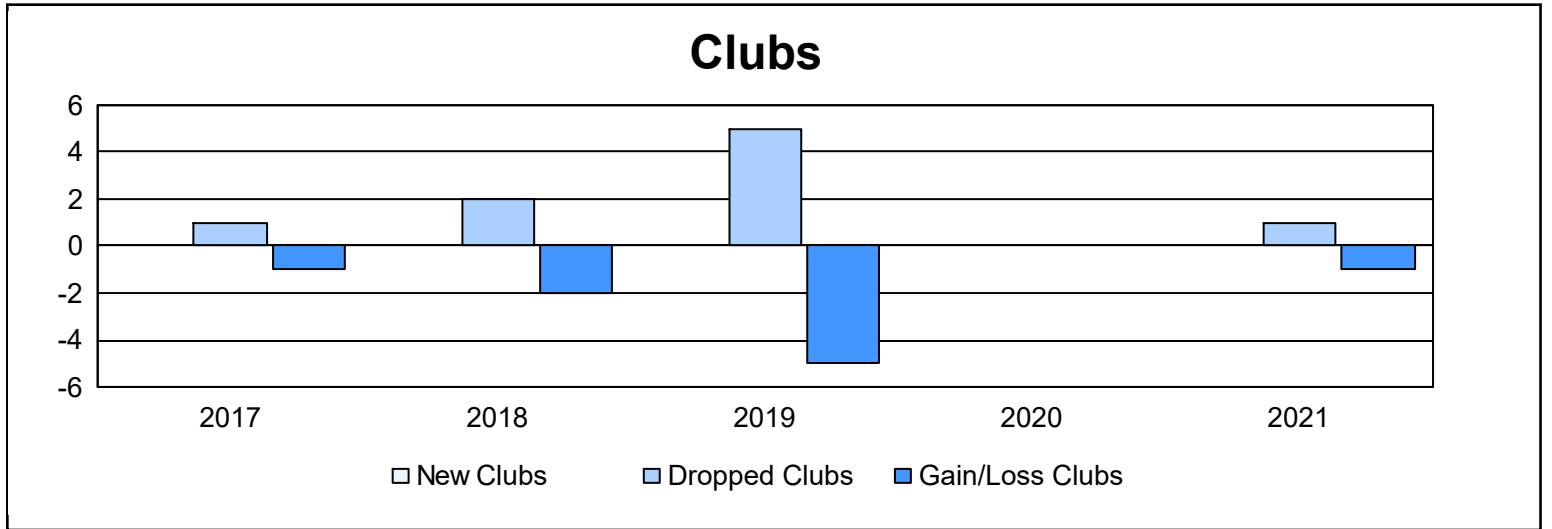

Year	New Clubs	Dropped Clubs	Gain/ Loss Clubs	New Members	Charter Members	Reinstate Members	Transfer Members	Total Member Added	Total Members Dropped	Gain/ Loss Members
2016-2017	0	1	-1	151	7	17	11	186	207	-21
2017-2018	0	2	-2	151	0	8	17	176	210	-34
2018-2019	0	5	-5	109	0	7	13	129	217	-88
2019-2020	0	0	0	64	2	9	13	88	174	-86
2020-2021	0	1	-1	120	2	13	6	141	159	-18
<b>Average</b>	<b>0</b>	<b>2</b>	<b>-2</b>	<b>119</b>	<b>2</b>	<b>11</b>	<b>12</b>	<b>144</b>	<b>193</b>	<b>-49</b>

### Membership Composition June 2021 Cumulative