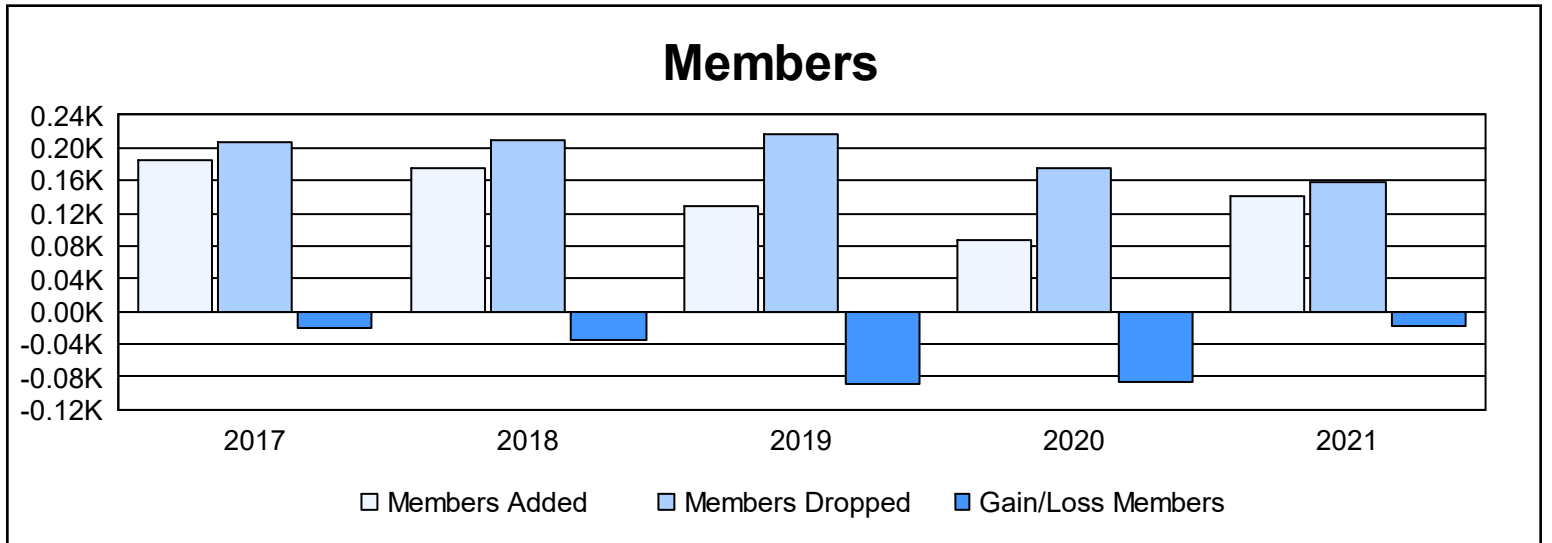

Year	New Clubs	Dropped Clubs	Gain/ Loss Clubs	New Members	Charter Members	Reinstate Members	Transfer Members	Total Member Added	Total Members Dropped	Gain/ Loss Members
2016-2017	0	1	-1	151	7	17	11	186	207	-21
2017-2018	0	2	-2	151	0	8	17	176	210	-34
2018-2019	0	5	-5	109	0	7	13	129	217	-88
2019-2020	0	0	0	64	2	9	13	88	174	-86
2020-2021	0	1	-1	120	2	13	6	141	159	-18
<b>Average</b>	<b>0</b>	<b>2</b>	<b>-2</b>	<b>119</b>	<b>2</b>	<b>11</b>	<b>12</b>	<b>144</b>	<b>193</b>	<b>-49</b>

### Membership Composition June 2021 Cumulative