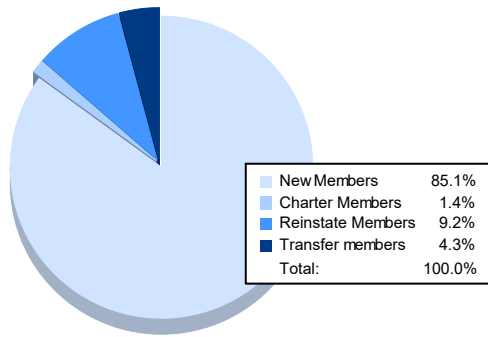

Year	New Clubs	Dropped Clubs	Gain/ Loss Clubs	New Members	Charter Members	Reinstate Members	Transfer Members	Total Member Added	Total Members Dropped	Gain/ Loss Members
2016-2017	0	1	-1	151	7	17	11	186	207	-21
2017-2018	0	2	-2	151	0	8	17	176	210	-34
2018-2019	0	5	-5	109	0	7	13	129	217	-88
2019-2020	0	0	0	64	2	9	13	88	174	-86
2020-2021	0	1	-1	120	2	13	6	141	159	-18
<b>Average</b>	<b>0</b>	<b>2</b>	<b>-2</b>	<b>119</b>	<b>2</b>	<b>11</b>	<b>12</b>	<b>144</b>	<b>193</b>	<b>-49</b>

### Membership Composition June 2021 Cumulative